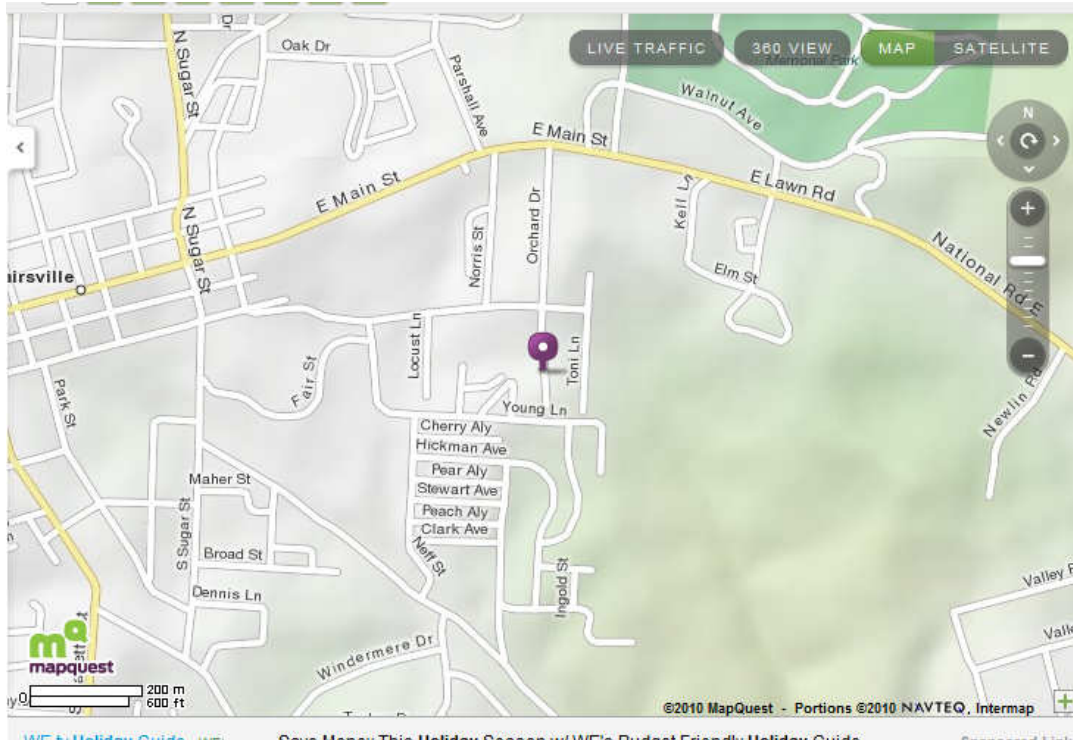

Directions to Rolling Nolls Village

Orchard Drive, St. Clairsville, OH 49350

Phone: 740-6995-4665

Virginia@ExleyRentals.com

www.ExleyRentals.com

From I-70:

Take Exit 216 (State Route 9) toward St. Clairsville

Turn LEFT onto Marietta Street (State Route 9)

Turn RIGHT onto W Main Street (US 40)

Turn RIGHT onto Orchard Drive

You'll find us on the Right less than ½ mile on Orchard Drive